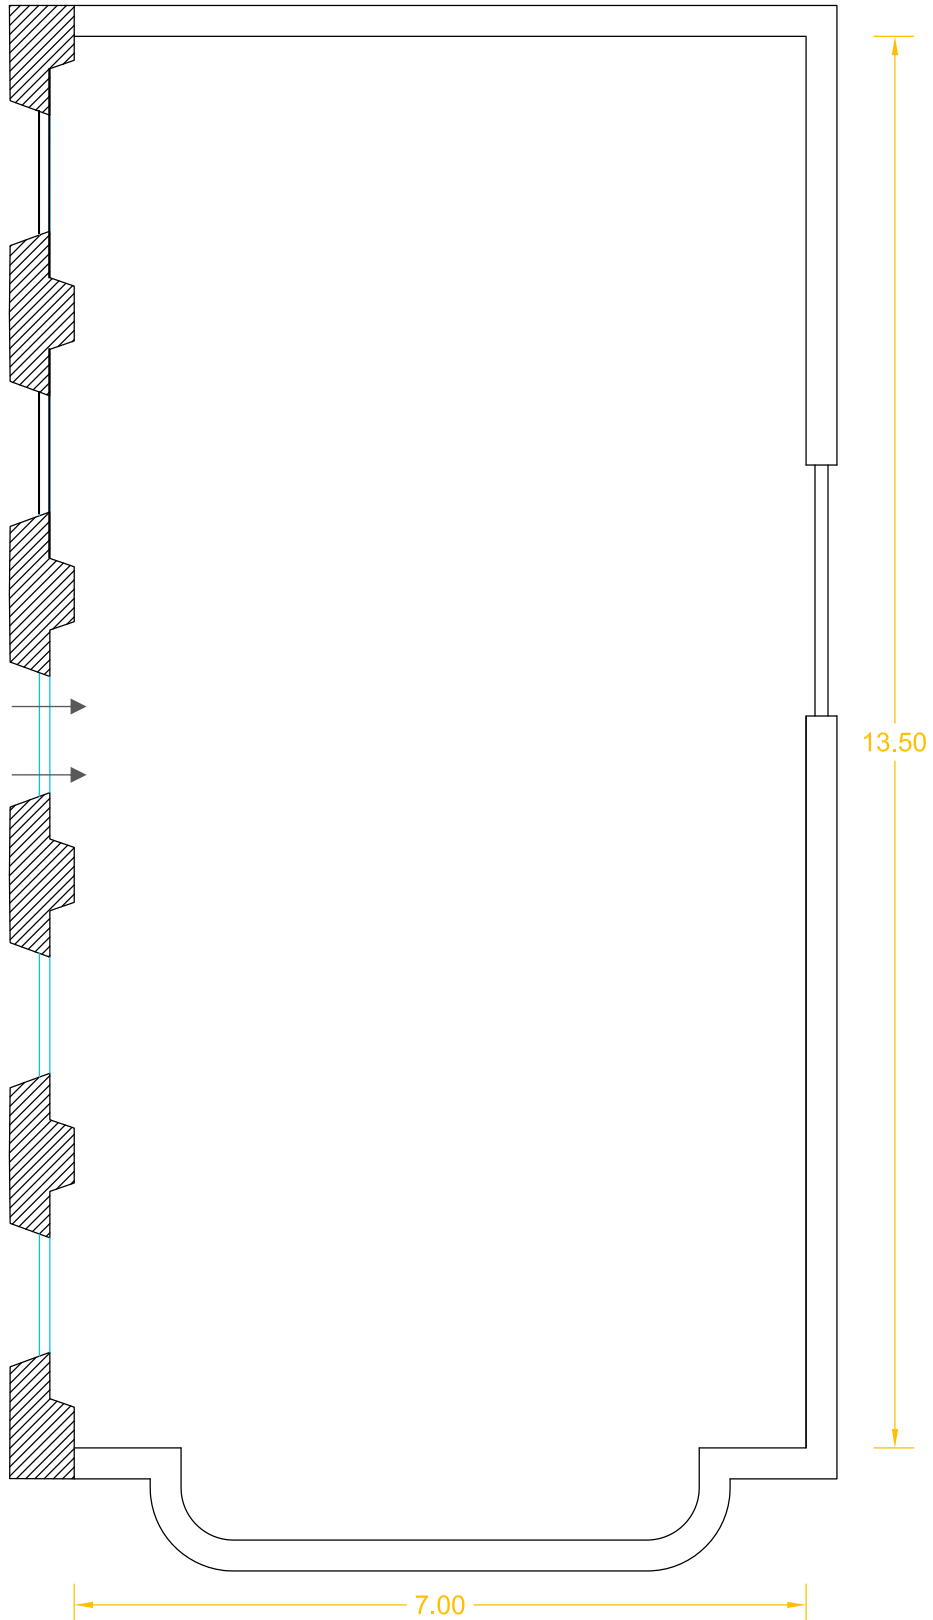

SG BUILDING

THE TERRACE

SG BUILDING

THE TERRACE

Piano 1

95 mq

50 persone

SG BUILDING

THE TERRACE

Piano 1

95 mq

50 persone